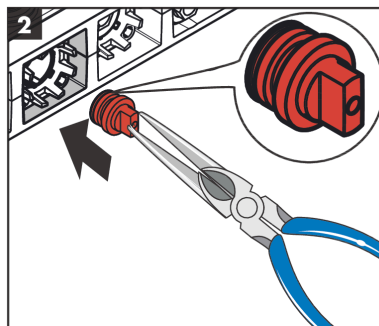

RainSelect

Thermostat for concealed installation for 3 functions with integrated shower holder

Surfaces: **Chrome** Article Number: **15356000**

Description

product features

- consists of: Thermostat, shower holder
- depending on volume flow and installation situation approx. 50% flow rate reduction and integrated shut off function
- 3 functions
- Select push-button on/off control for 3 outlets
- simultaneous use of several outlets
- maximum flow rate at 3 bar: 38 l/min
- flow rate per outlet: 26 l/min
- flow rate by simultaneous use of all outlets: 38 l/min
- thermostat cartridge, Start/stop valve to operate the functions
- safety lock at 40 °C
- temperature limitation adjustable
- non-return valve
- hose nut: for shower hoses with conical or cylindrical nut on both sides
- connection type: basic set
- min. operating pressure: 1 bar
- max. operating pressure: 10 bar
- Thermostat is delivered with buttons hand shower, Waterfall, Rain large

Technology

Design awards

Product image

Scale drawing

RainSelect

Thermostat for concealed installation for 3 functions with integrated shower holder

Surfaces: **Chrome** Article Number: **15356000**

Installation examples

RainSelect
1531118X / 15356XXX

Rohrunterbrecher / Disconnecteur /
Pipe interrupter / Valvola antiriflusso /
Interruptor de tubería / Buisbeluchter /
Rørafbryder / Válvula anti-retorno /
Przerywacz rurowy / oddělovač trubky /
Prerušenie potrubia / 管道断续器 /
Прерыватель трубы / Csőmegszakító /
Putkikatkain / Rörventil /
Vamzdžio pertraukiklis / Ventil cijevi /
Boru kesici / Valvã de oprire /
Διακοπή σωλήνα / Prekinjalnik cevi /
torukačesti / Saurules aidalītājs /
Element za regulaciju pritiska u
cevi vazduhom /
Røranbryter / Тръбен прекъсвач /
Ndërprerës i tubit / قاطع الماءورة