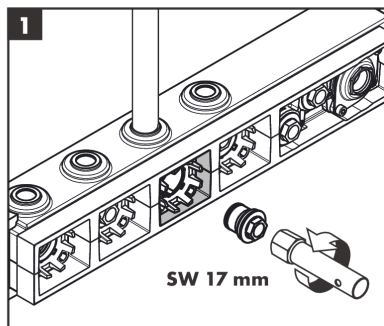

Rohrunterbrecher / Disconnecteur /
Pipe interrupter / Valvola antiriflusso /
Interruptor de tubería / Buisbeluchter /
Rørafbryder / Válvula anti-retorno /
Przerywacz rurowy / oddělovač trubky /
Prerušenie potrubia / 管道断续器 /
Прерыватель трубы / Csőmegszakító /
Putkikatkain / Rörventil /
Vamzdžio pertraukiklis / Ventil cijevi /
Boru kesici / Valvã de oprire /
Διακοπή σωλήνα / Prekinjalnik cevi /
torukačesti / Saurules aidalītājs /
Element za regulaciju pritiska u
cevi vazduhom /
Røranbryter / Тръбен прекъсвач /
Ndërprerës i tubit / قاطع الماءورة