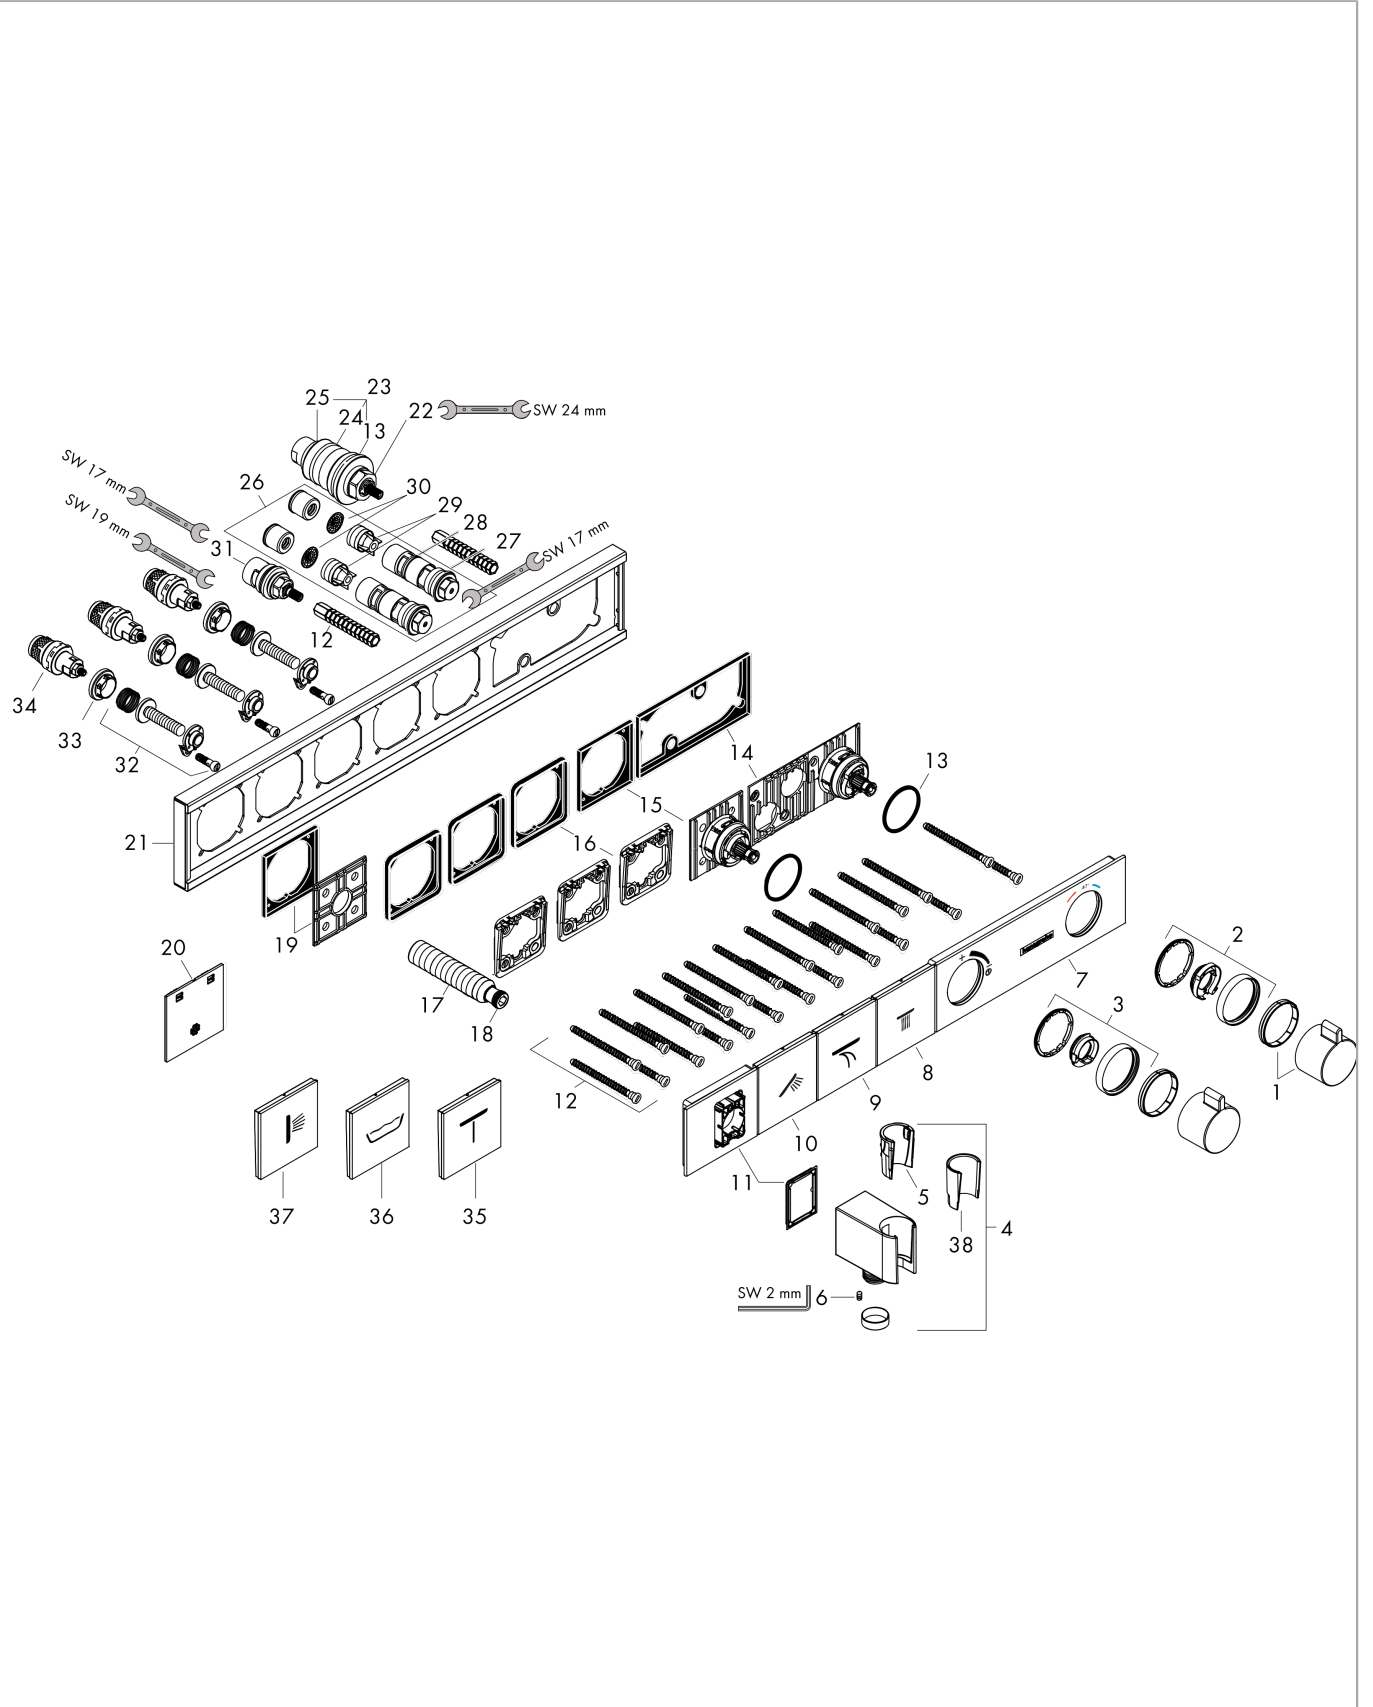

RainSelect

Thermostat for concealed installation for 3 functions with integrated shower holder

Surfaces: **Chrome** Article Number: **15356000**

Exploded Drawing

Year of production: >10/17

RainSelect

Thermostat for concealed installation for 3 functions with integrated shower holder

Surfaces: **Chrome** Article Number: **15356000**

Spare part list

Year of production: >10/17

Pos.	Description	Article Number	Price	PU
1	handle for thermostat	92215000	-	1
2	safety set	93112000	-	1
3	safety set	93113000	-	1
4	shower holder, assy	93114000	-	1
5	guide (conical)	94163000	-	1
6	hollow set screw M4x8	97669000	-	1
7	cover	93105000	-	1
8	symbol head shower Rain large	93107000	-	1
9	symbol Flood jet	93305000	-	1
10	symbol handshower	93106000	-	1
11	cover	93108000	-	1
12	mounting kit	93102000	-	1
13	O-ring 38x2,5	98198000	-	1
14	adapter for handle	93109000	-	1
15	adapter for handle	93315000	-	1
16	support element	93111000	-	1
17	connecting thread G½	93830000	-	1
18	O-ring 11x2	98127000	-	1
19	support element	93314000	-	1
20	fit-up aid	93417000	-	1
21	escutcheon	93316000	-	1
22	thermostat cartridge	96633000	-	1
23	sealing set	96636000	-	1
24	O-ring 34x2	98383000	-	1
25	O-ring 26x2	98147000	-	1
26	service unit	93406000	-	1
27	O-ring 20x2	98165000	-	1
28	O-ring 20x1,5	98197000	-	1
29	non return valve	96655000	-	1
30	filter	97367000	-	1
31	shut off unit	98536000	-	1
32	Select-adapter	93103000	-	1
33	nut	98368000	-	1
34	shut off unit	95758000	-	1
35	symbol Mono	93306000	-	1
36	symbol tub	93303000	-	1
37	symbol body shower	93304000	-	1
38	guide	95531000	-	1
a	concealed item	15311180	-	1
b	extension 25 mm	93433000	-	1
c	extension 16 mm	93438000	-	1