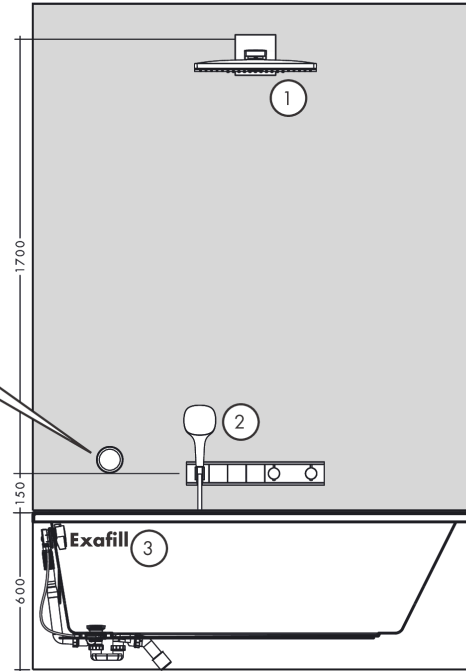

Rohrunterbrecher / Disconnecteur /
Pipe interrupter / Valvola antiriflusso /
Interruptor de tubería / Buisbeluchter /
Rørafbryder / Válvula anti-retorno /
Przerywacz rurowy / oddělovač trubky /
Prerušenie potrubia / 管道断续器 /
Прерыватель трубы / Csőmegszakító /
Putkikatkain / Rörventil /
Vamzdžio pertraukiklis / Ventil cijevi /
Boru kesici / Valvã de oprire /
Διακοπή σωλήνα / Prekinjalnik cevi /
torukačesti / Saurules aidalītājs /
Element za regulaciju pritiska u
cevi vazduhom /
Røranbryter / Тръбен прекъсвач /
Ndërprerës i tubit / قاطع الماءورة