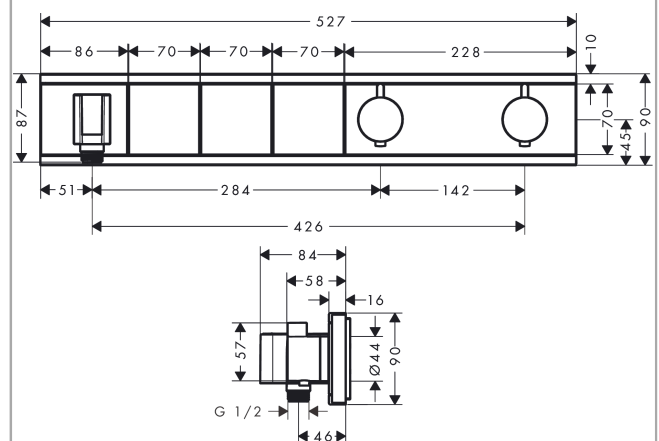

RainSelect

Thermostat for concealed installation for 3 functions with integrated shower holder

Surfaces: **Chrome** Article Number: **15356000**

Description

product features

- consists of: Thermostat, shower holder
- depending on volume flow and installation situation approx. 50% flow rate reduction and integrated shut off function
- 3 functions
- Select push-button on/off control for 3 outlets
- simultaneous use of several outlets
- maximum flow rate at 3 bar: 38 l/min
- flow rate per outlet: 26 l/min
- flow rate by simultaneous use of all outlets: 38 l/min
- thermostat cartridge, Start/stop valve to operate the functions
- safety lock at 40 °C
- temperature limitation adjustable
- non-return valve
- hose nut: for shower hoses with conical or cylindrical nut on both sides
- connection type: basic set
- min. operating pressure: 1 bar
- max. operating pressure: 10 bar
- Thermostat is delivered with buttons hand shower, Waterfall, Rain large

Technology

Design awards

Product image

Scale drawing

RainSelect

Thermostat for concealed installation for 3 functions with integrated shower holder

Surfaces: **Chrome** Article Number: **15356000**

Installation examples