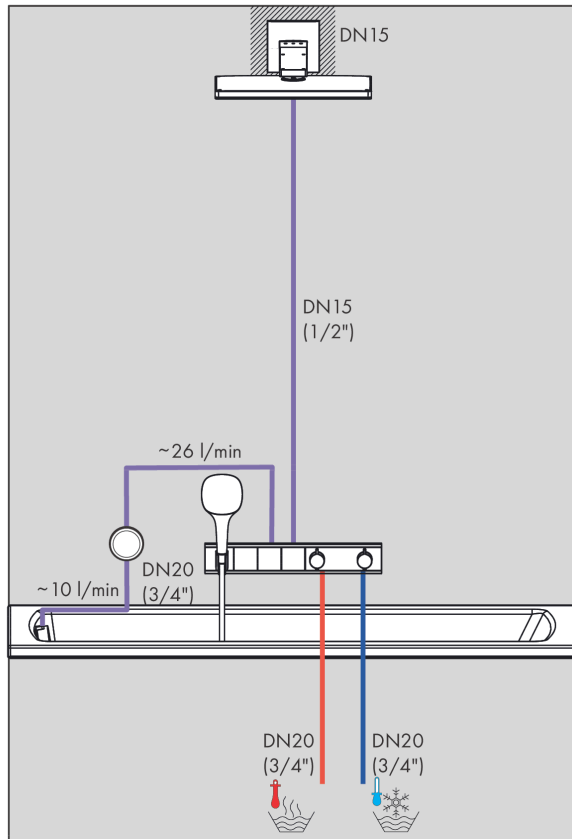

Rohrunterbrecher / Disconnecteur /
Pipe interrupter / Valvola antiriflusso /
Interruptor de tubería / Buisbeluchter /
Rørafbryder / Válvula anti-retorno /
Przerywacz rurowy / oddělovač trubky /
Prerušenie potrubia / 管道断续器 /
Прерыватель трубы / Csőmegszakító /
Putkikatkain / Rörventil /
Vamzdžio pertraukiklis / Ventil cijevi /
Boru kesici / Valvã de oprire /
Διακοπή σωλήνα / Prekinjalnik cevi /
torukačesti / Saurules aidalītājs /
Element za regulaciju pritiska u
cevi vazduhom /
Røranbryter / Тръбен прекъсвач /
Ndërprerës i tubit / قاطع الماءورة