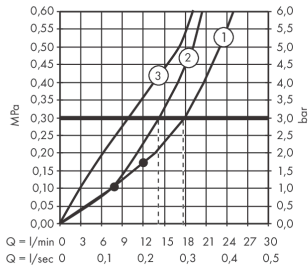

RainSelect

Thermostat for concealed installation for 3 functions with integrated shower holder

Surfaces: **Chrome** Article Number: **15356000**

Installation examples

RainSelect
1531118X / 15356XXX