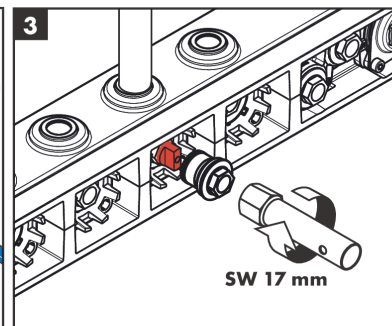

Rohrunterbrecher / Disconnecteur /
Pipe interrupter / Valvola antiriflusso /
Interruptor de tubería / Buisbeluchter /
Rørafbryder / Válvula anti-retorno /
Przerywacz rurowy / oddělovač trubky /
Prerušenie potrubia / 管道断续器 /
Прерыватель трубы / Csőmegszakító /
Putkikatkain / Rörventil /
Vamzdžio pertraukiklis / Ventil cijevi /
Boru kesici / Valvã de oprire /
Διακοπή σωλήνα / Prekinjalnik cevi /
torukačesti / Saurules aidalītājs /
Element za regulaciju pritiska u
cevi vazduhom /
Røranbryter / Тръбен прекъсвач /
Ndërprerës i tubit / قاطع الماءورة